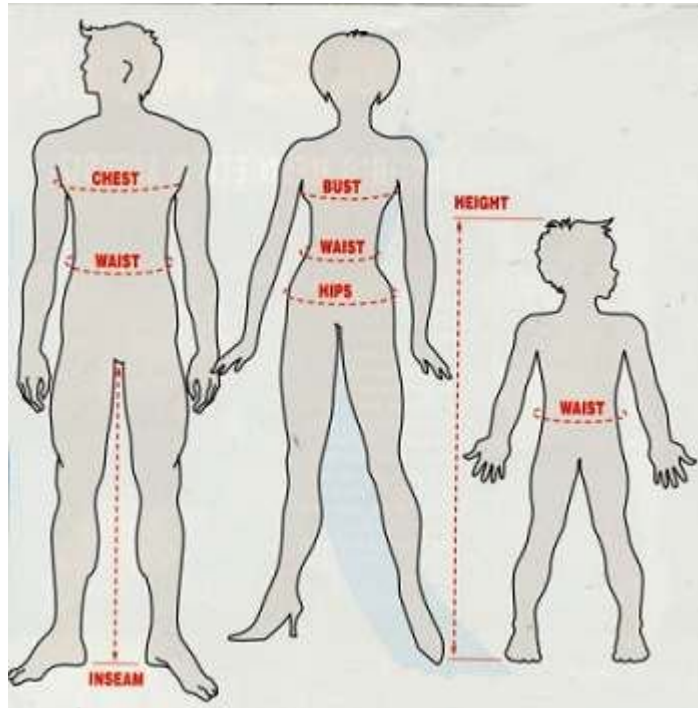

## Costume Size Chart

We know that for the customer to look the best in their new costume, that new costume fit must be right. Using computerised pattern making, computerised marker making and computerised cutting, ensure that all our costumes fit and look the way we originally intended them to look - perfect.

### Adult Males

Size	Chest	Waist	Inseam (inside leg)
Small	36"	26" - 28"	33"
Medium	42"	30" - 34"	33"
Large	46"	36" - 40"	33"
Plus size	50"	42" - 46"	33"

### Children

Size	Height	Waist
Toddler	35" - 39"	22" - 24"
Small	44" - 48"	25" - 26"
Medium	50" - 54"	27" - 30"
Large	56" - 60"	31" - 34"

### Infants

Size	Age
Newborn	0 - 9 months
Infant	6 -12 months